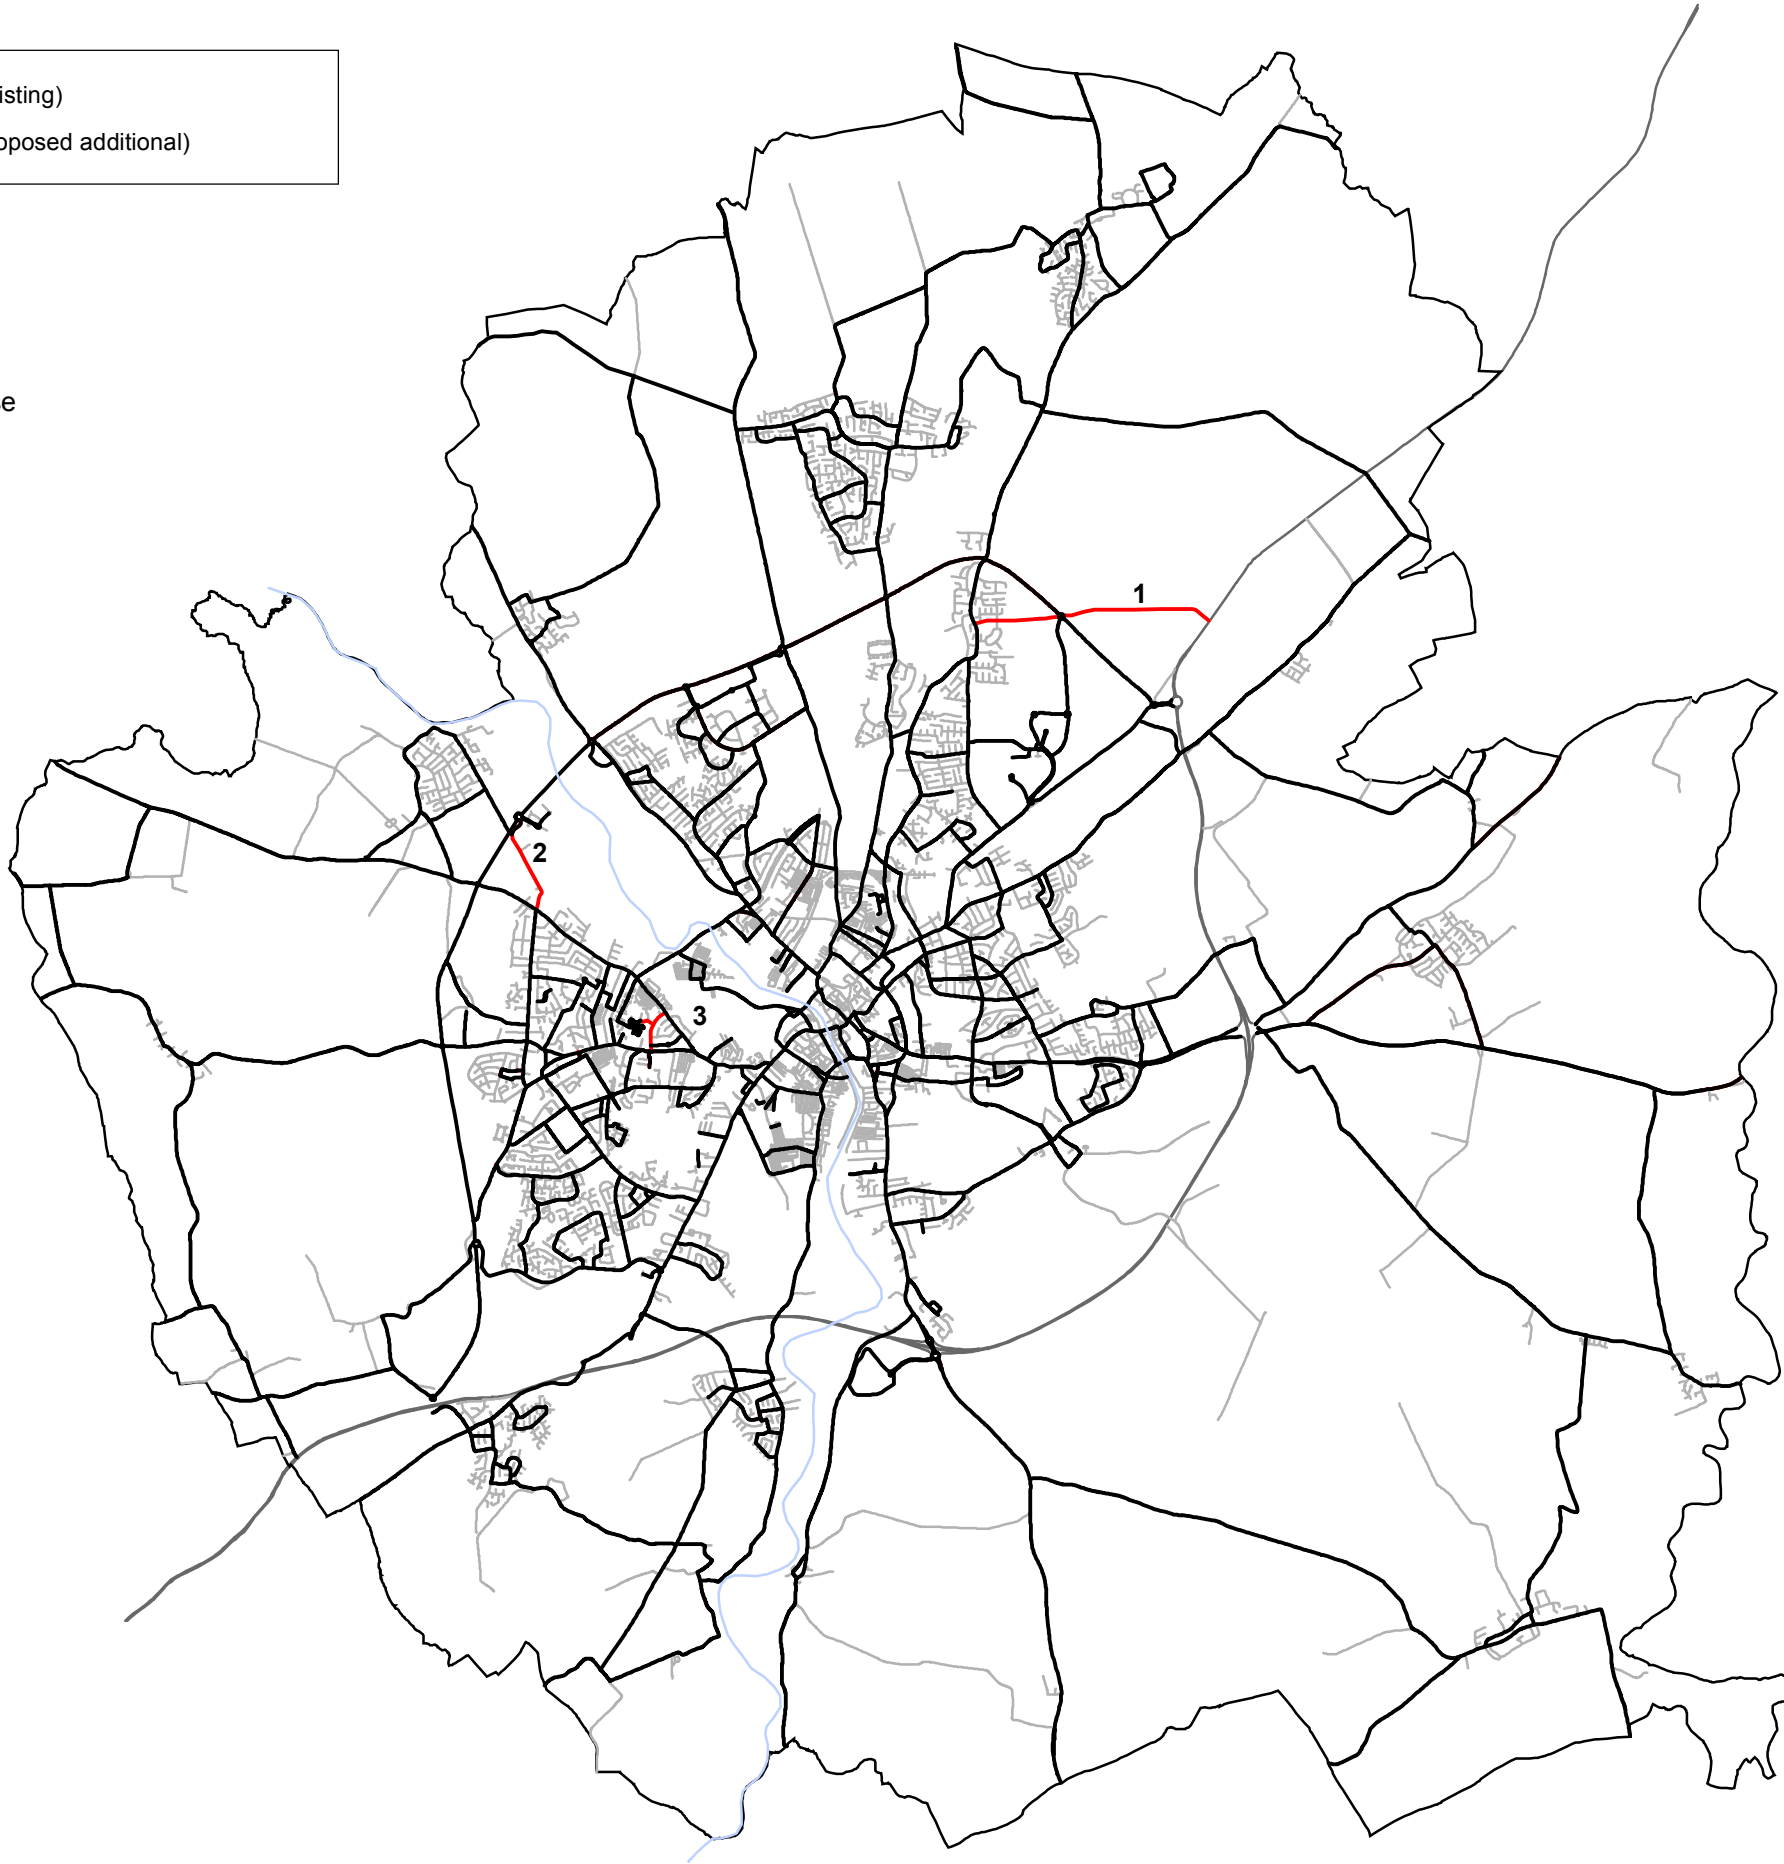

	Primary Grit Routes (existing)
	Primary Grit Routes (proposed additional)

Proposed additional roads
 1 North Lane
 2 Millfield Lane
 3 Grantham Drive / Howe Hill Close

Based upon the Ordnance Survey mapping © Crown Copyright.
 Unauthorised reproduction may lead to prosecution.
 City of York Council, Licence No 1000 20818.

	Primary Gritting Routes		
	Drawn by B.J.H.	Date June 2010	Scale 1:85,000